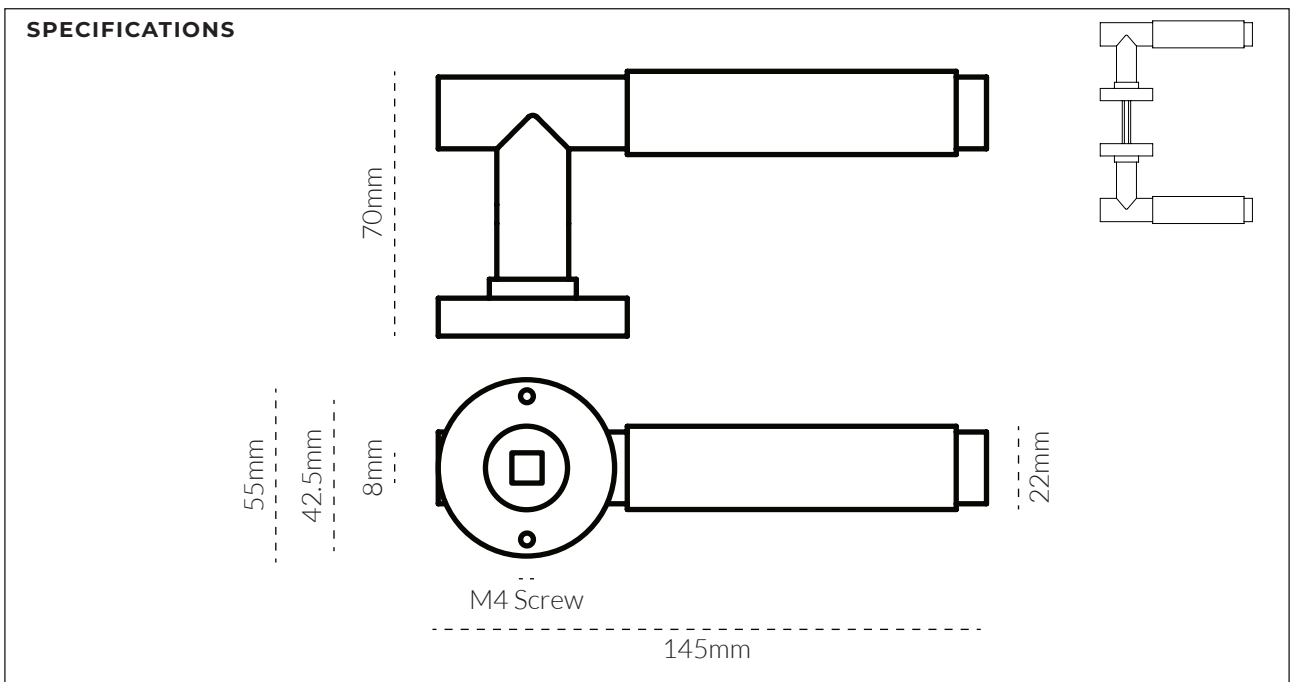

# LOLA LEVER SET 145MM

## TECH SPEC

FINISH	SKU	FIXINGS ALSO INCLUDED
Natural Brass	4222-US4	<ul style="list-style-type: none"> <li>- 1x Striker Plate</li> <li>- 1x Latch Plate</li> <li>- 1x Latch</li> <li>- 2x M4 * 15mm Screw</li> <li>- 2x M4 * 25mm Screw</li> <li>- 2x M4 * 35mm Screw</li> <li>- 4x 2ga Screw</li> <li>- 6x 2ga Self-tapping Screw</li> <li>- 2x M4 Screw Extension</li> <li>- 1x M8 Pin</li> <li>- 2x M8 Spring Pin</li> </ul>
Aged Brass	4222-AB	
Tumbled Brass	4222-TB	
Bronze	4222-BR	
Brushed Nickel	4222-BN	
Tumbled Nickel	4222-TN	
Matte Black	4222-US19	
Matte White	4222-W	